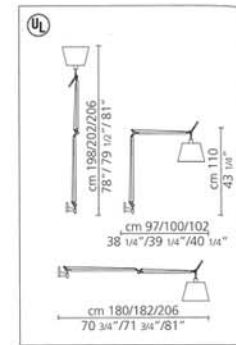

Tolmeo mega wall

incandescent source
• 1x150W (E26/A21)