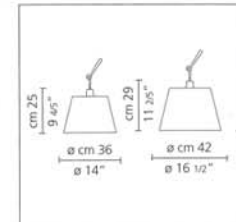

Tolmeo mega wall