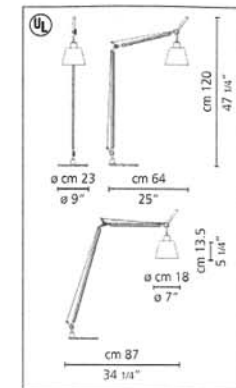

Tolmeo with shade reading floor

Michele De Lucchi, Giancarlo Fassina • 2007

Floor standing luminaire for adjustable direct and diffused incandescent task lighting.

- fully adjustable, articulated arm structure in extruded, brilliant, natural anodized aluminum
- joints, tension control knobs and mountings in polished die-cast aluminum, support cables in stainless steel
- 7" diameter shade available in parchment paper or in pale grey satin and polycarbonate fiber blend, remains vertical regardless of arm angle
- weighted steel base with stamped aluminum cover
- incorporated on/off switch on lampholder

Tolmeo with shade reading floor