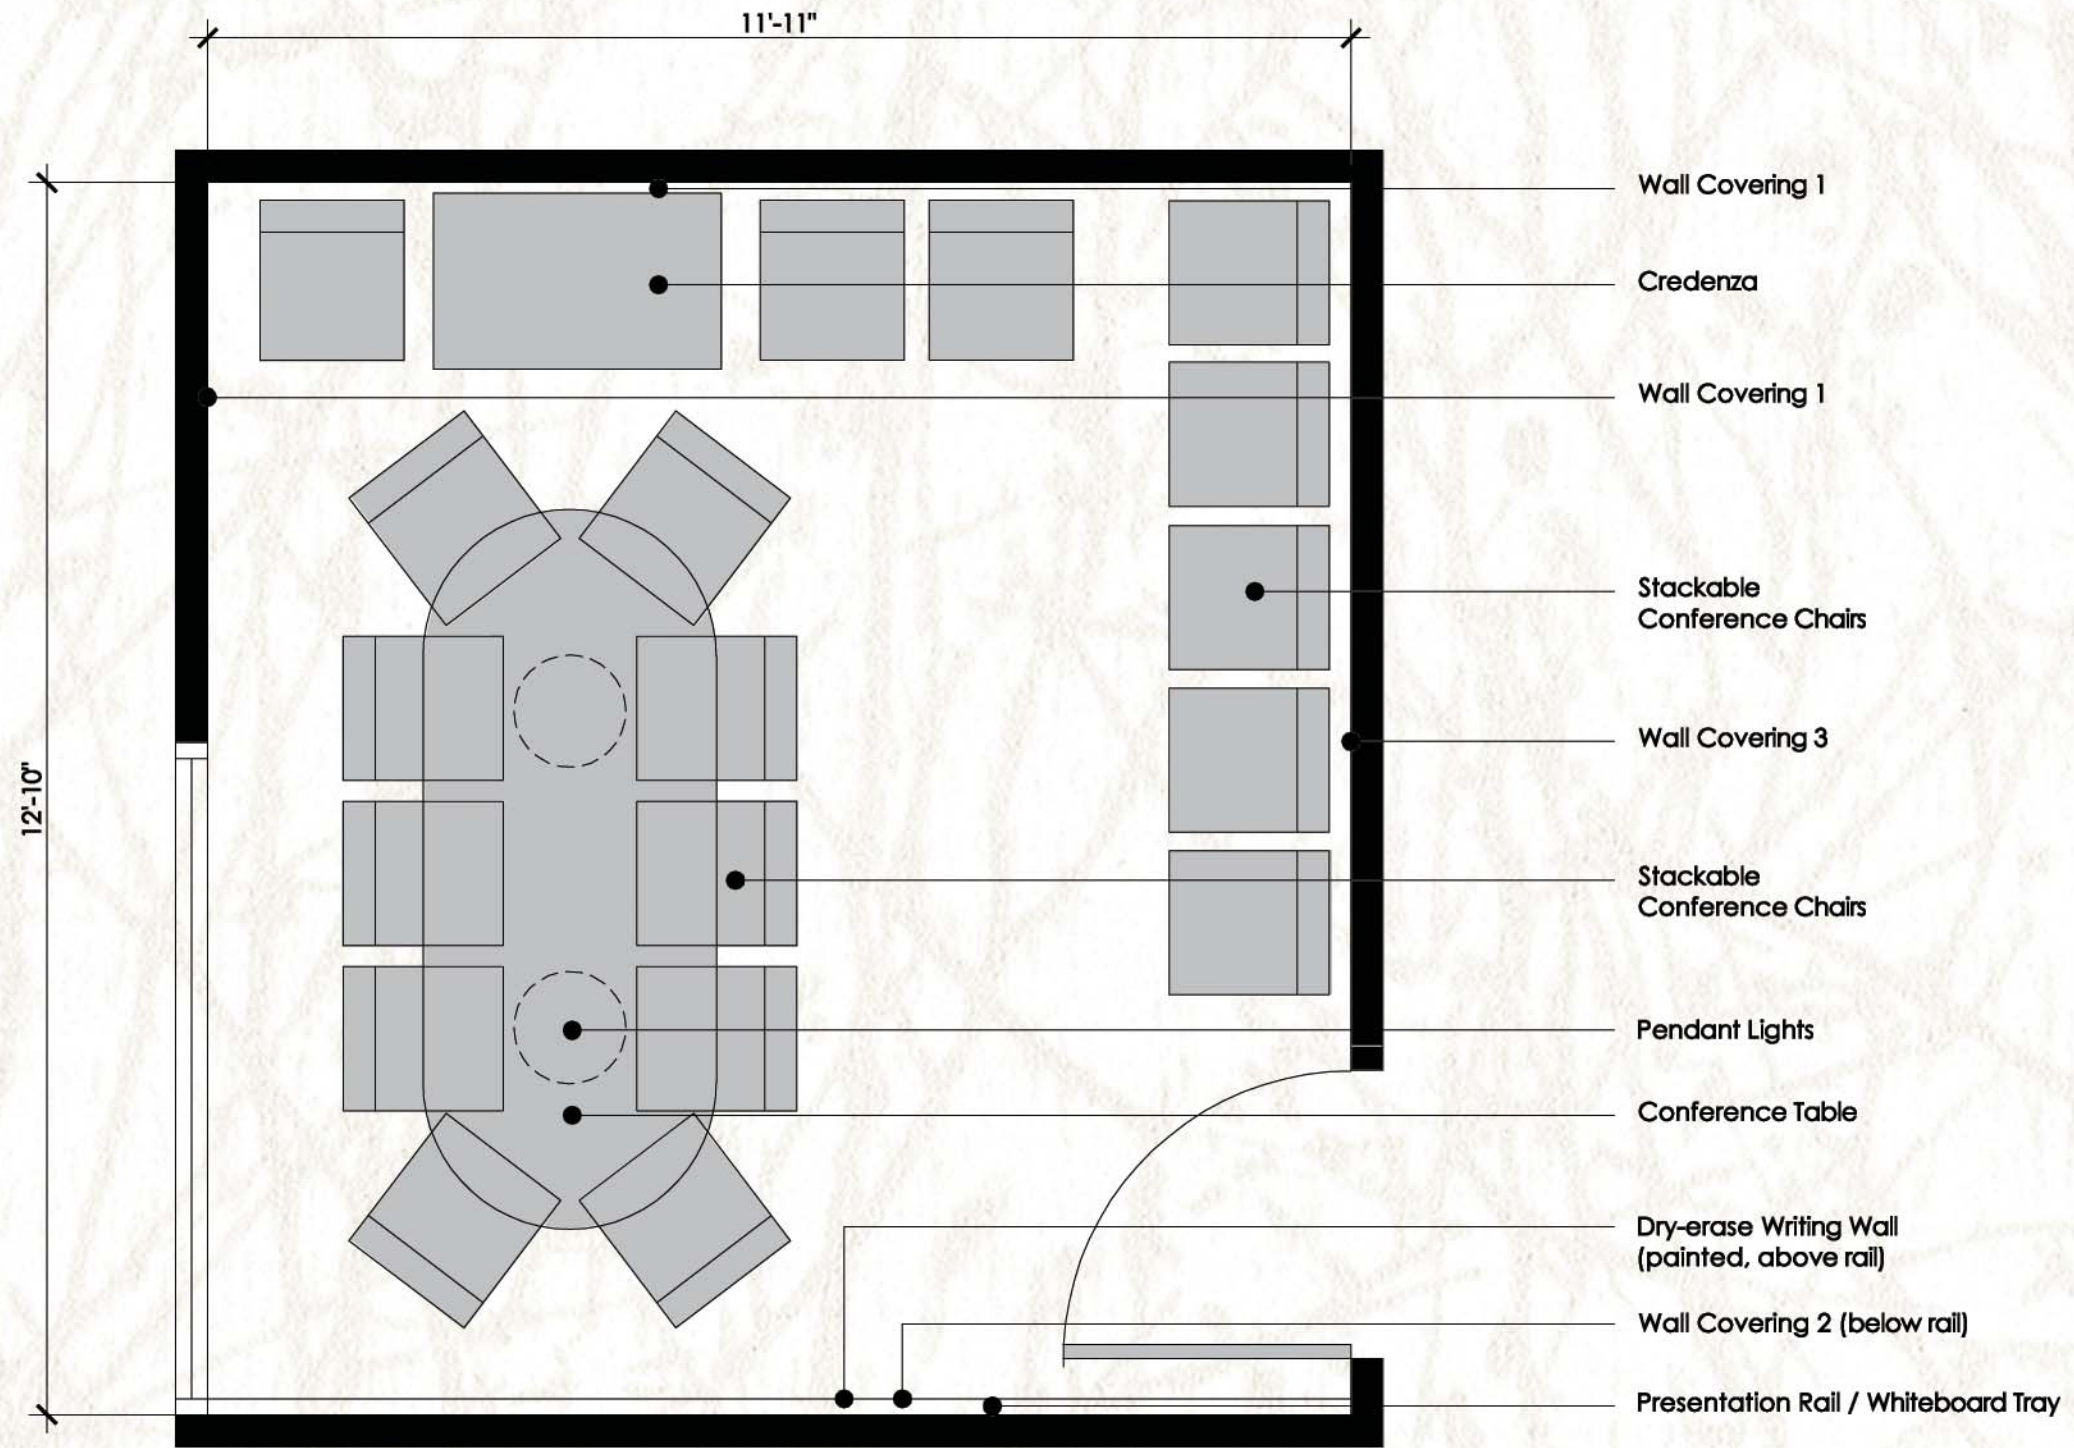

Conference Room Plan